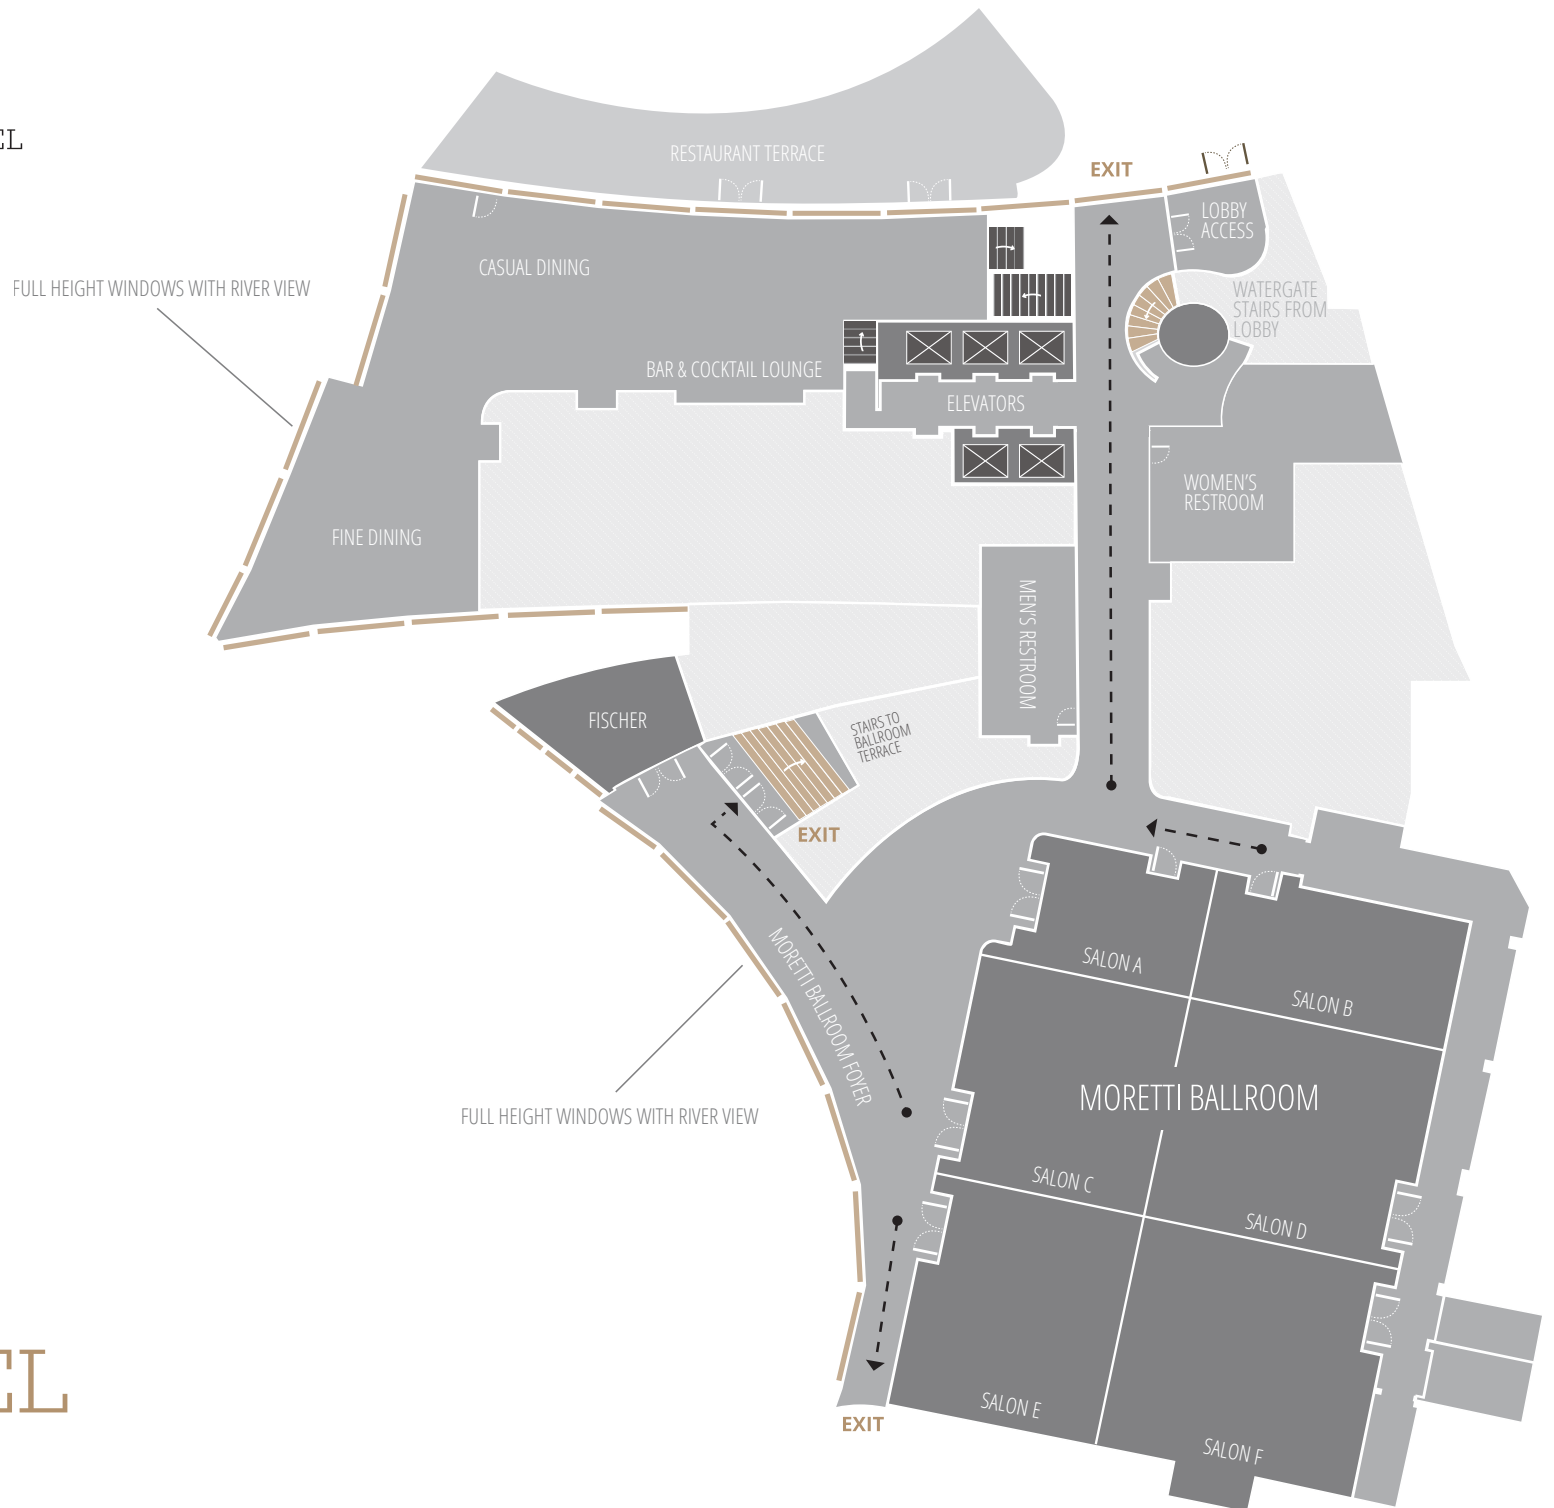

THE WATERGATE HOTEL

B1 LEVEL