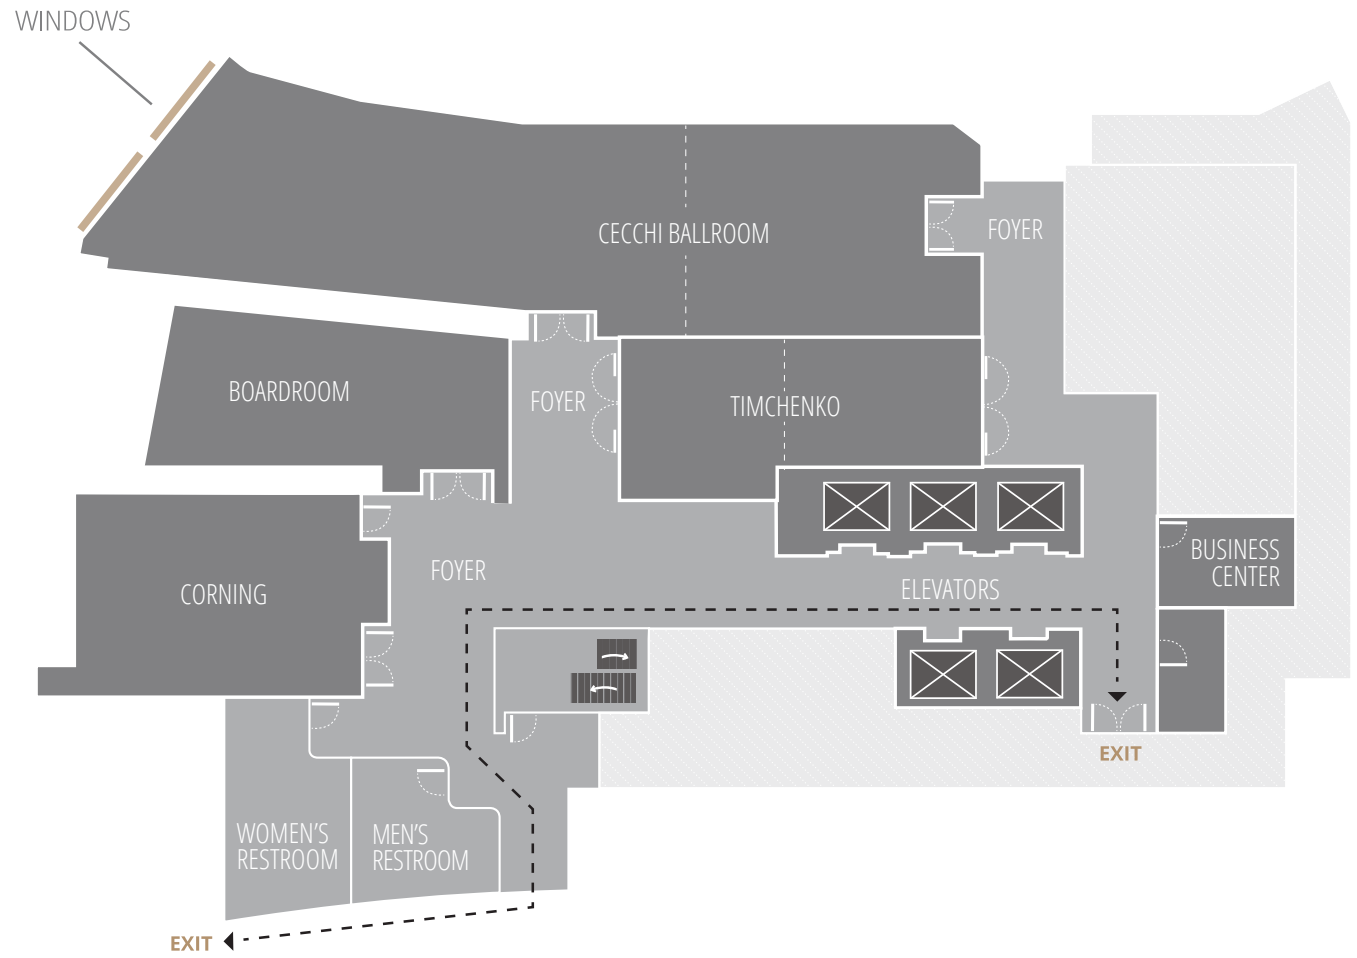

THE WATERGATE HOTEL

B2 LEVEL